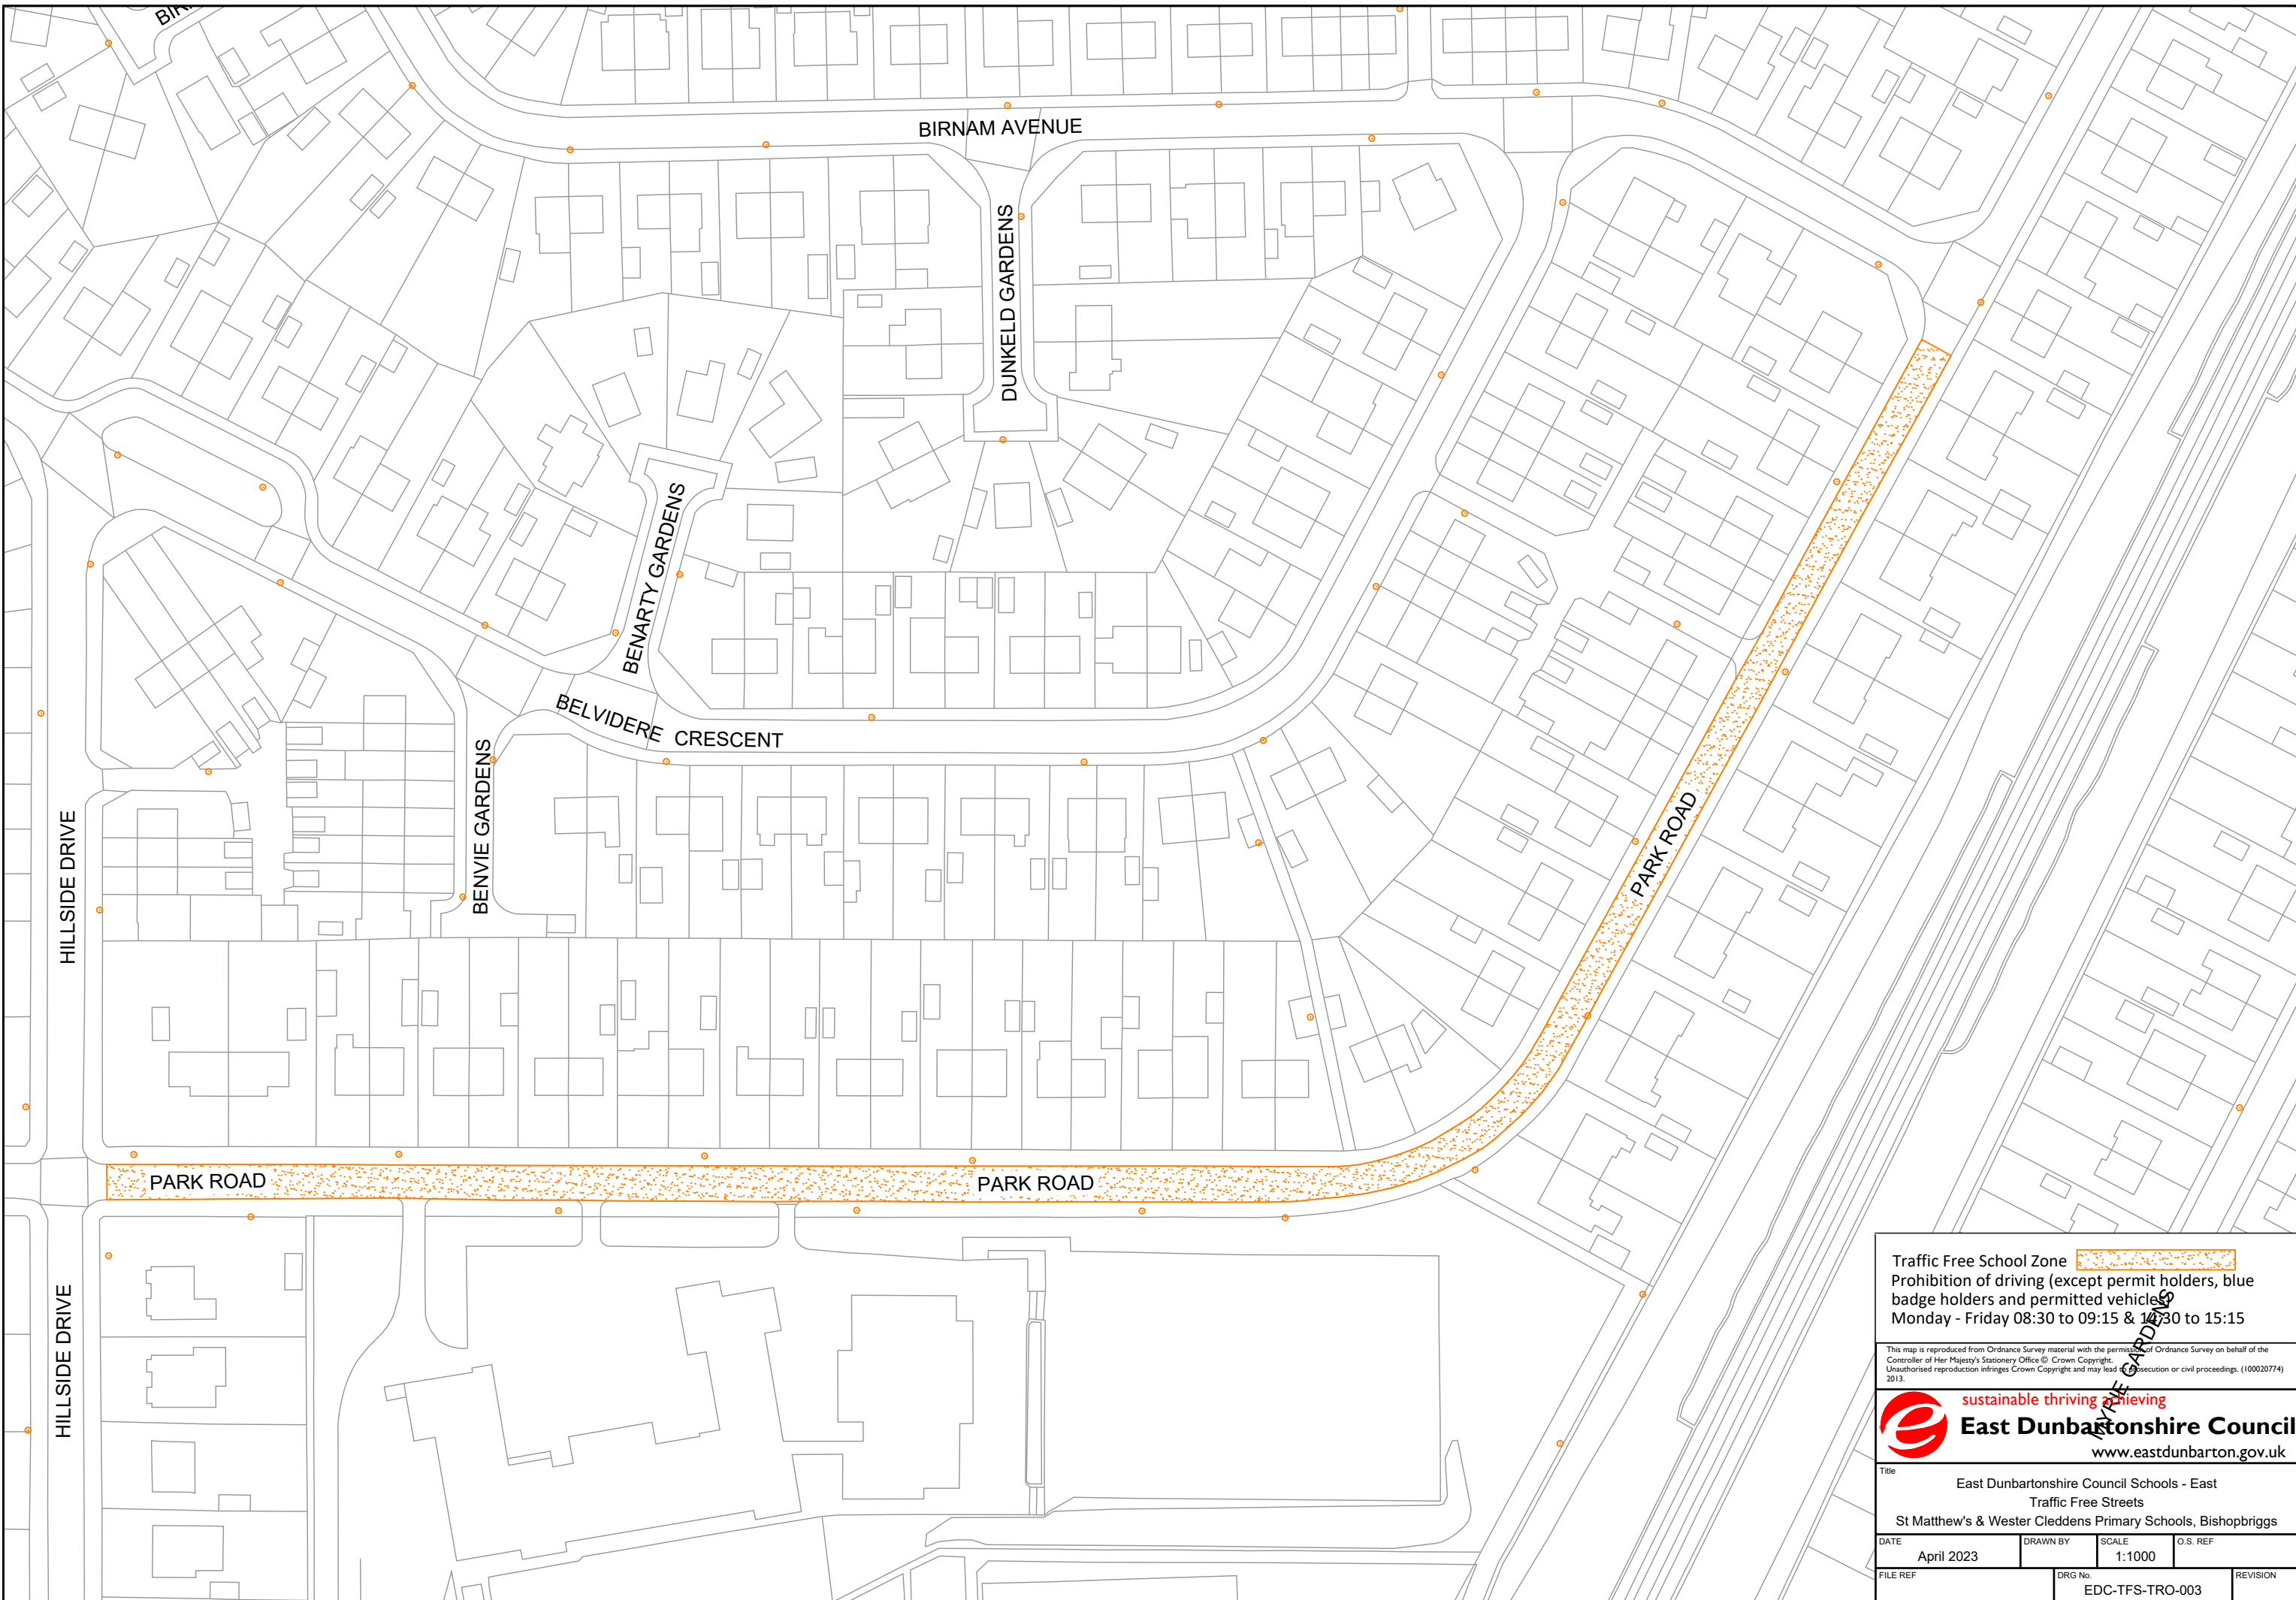

Traffic Free School Zone
Prohibition of driving (except permit holders, blue badge holders and permitted vehicles)
Monday - Friday 08:30 to 09:15 & 14:30 to 15:15

Title
East Dunbartonshire Council Schools - East
Traffic Free Streets
St Matthew's & Wester Cleddens Primary Schools, Bishopbriggs

DATE April 2023	DRAWN BY	SCALE 1:1000	O.S. REF
FILE REF	DRG No. EDC-TFS-TRO-003	REVISION