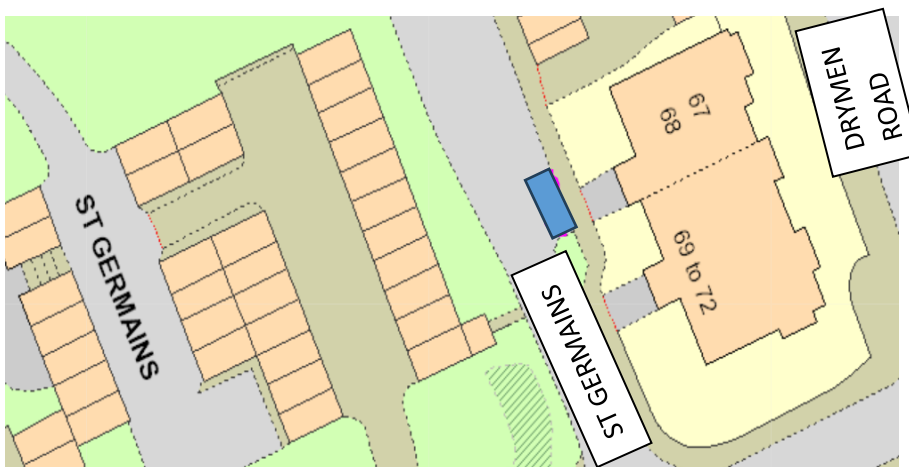

DESIGNATED PARKING PLACES FOR THE LEAVING OF A VEHICLE DISPLAYING A DISABLED PERSON'S BADGE

BEARSDEN

Dryburgh Road

St Germain's

Stockiemuir Avenue

Unnamed Lane (within Colquhoun Park Primary School car park)

Wheatfield Road

BISHOPBRIGGS

Colston Drive

Emerson Road

Fern Avenue

Fern Grove

Glendale Drive

Lennox Crescent

Industry Street

Lammermoor Road

Langmuir Avenue

Mossgiel Gardens

Oxford Street

Parkview Avenue

Parkview Avenue

Westergreens Avenue

Differ Avenue